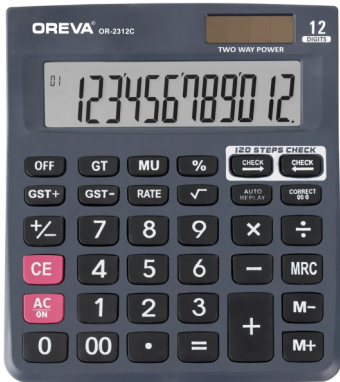

OREVA®

12

12 Digits

120 Steps Check

Auto Replay

Solar & Battery

OR-212-C

MRP ₹ 465/-

Size: L.120xW.31xH.152.5mm

Colour: Silver | 60 Pcs

OREVA®

-  12 Digits
-  120 Steps Check
-  Solar & Battery
-  Auto Replay

OR-1412-C MRP ₹ 540/-

Size: L.151xW.28xH.158mm
Colour: Dark Grey | 60 Pcs

- 12 Digits
- 120 Steps Check
- Solar & Battery
- Auto Replay

OR-2312-C

MRP ₹ 430/-

Size: L.123xW.31xH.140mm

Colour: Grey, Black, LT Ivory | 60 Pcs

-  12 Digits
-  120 Steps Check
-  Solar & Battery
-  Auto Replay

OR-1312-C

MRP ₹ 430/-

Size: L.127xW.28xH.137mm