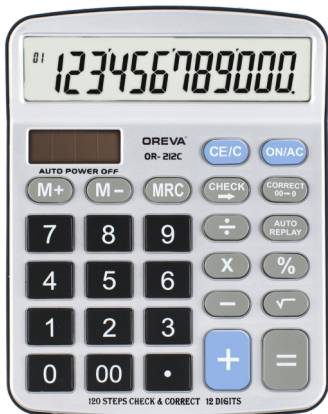

OR-1912-C MRP ₹ 680/-

Size: L.143xW.35xH.191mm
Colour: Black, Dark Grey, White | 60 Pcs

OREVA®

-  12 Digits
-  120 Steps Check
-  Longer Battery Life
-  Solar & Battery
-  Auto Replay
-  Aluminum Face
-  Large Display
-  Elegant Look

OR-1600-C

MRP ₹ 655/-

Size: L.144xW.38xH.179mm

Colour: Silver, Golden, Copper | 60 Pcs

OREVA®

-  12 Digits
-  120 Steps Check
-  Solar & Battery
-  Auto Replay
-  Aluminum Face

OR-1512-C MRP ₹ 565/-

Size: L.111xW.25xH.175mm
Colour: Black, Dark Grey | 60 Pcs

OREVA®

12

12 Digits

120 Steps Check

Auto Replay

Solar & Battery

OR-212-C

MRP ₹ 465/-