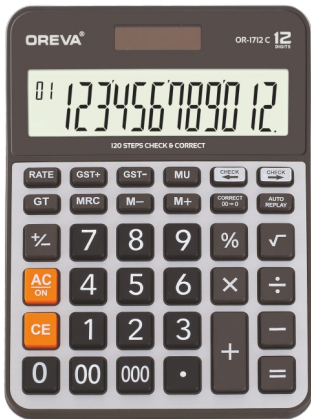

 OREVA®

OR-2112-C

MRP ₹ 770/-

- 12 Digits
- 120 Steps Check
- GST Calculation
- Longer Battery Life
- Solar & Battery
- Auto Replay
- Aluminum Face
- Large Display
- Pencil Cell For Longer Battery Life

Size: L.153xW.44xH.202mm

Colour: D. Brown Copper, D. Brown Golden,
Black Silver, Black Golden | 60 Pcs

OREVA®

OR-2012-C

MRP ₹ 670/-

-  12 Digits
-  120 Steps Check
-  Large Display
-  Longer Battery Life
-  Solar & Battery
-  Auto Replay
-  Aluminum Face
-  Pencil Cell For Longer Battery Life

Size: L.128xW.41xH.177mm

Colour: D. Brown Silver, D. Brown Copper,
Black Silver, Black Golden | 60 Pcs

OREVA®

OR-1712-C MRP ₹ 630/-

-  12 Digits
-  120 Steps Check
-  GST Calculation
-  Longer Battery Life
-  Solar & Battery
-  Auto Replay
-  Aluminum Face
-  "000" Function
-  Large Display

Size: L.129xW.33xH.176mm
Colour: Silver, Golden | 60 Pcs

OREVA®

OR-1812-C MRP ₹ 610/-

-  12 Digits
-  120 Steps Check
-  GST Calculation
-  Longer Battery Life
-  Solar & Battery
-  Auto Replay
-  Large Display