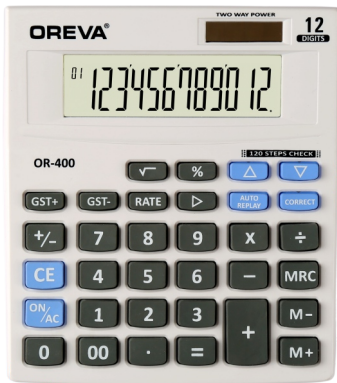

Colour: Dark Grey | 60 Pcs

OREVA®

-  12 Digits
-  120 Steps Check
-  Solar & Battery
-  Auto Replay

OR-2212-C GT MRP ₹ 385/-

Size: L.122xW.30xH.140mm
Colour: Black, White | 60 Pcs

-  12 Digits
-  120 Steps Check
-  Solar & Battery
-  Aluminum Face
-  Auto Replay

OR-612

MRP ₹ 375/-

Size: L.129xW.27xH.131mm

Colour: Silver | 60 Pcs

OREVA®

-  12 Digits
-  120 Steps Check
-  Auto Replay
-  Solar & Battery

OR-400

MRP ₹ 375/-