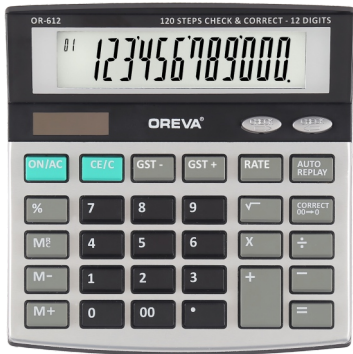

Colour: Dark Grey | 60 Pcs

OREVA®

-  12 Digits
-  120 Steps Check
-  Solar & Battery
-  Auto Replay

OR-2212-C GT MRP ₹ 385/-

Size: L.122xW.30xH.140mm
Colour: Black, White | 60 Pcs

-  12 Digits
-  120 Steps Check
-  Solar & Battery
-  Aluminum Face
-  Auto Replay

OR-612

MRP ₹ 375/-

Size: L.129xW.27xH.131mm

Colour: Silver | 60 Pcs

OREVA®

-  12 Digits
-  120 Steps Check
-  Auto Replay
-  Solar & Battery

OR-400

MRP ₹ 375/-