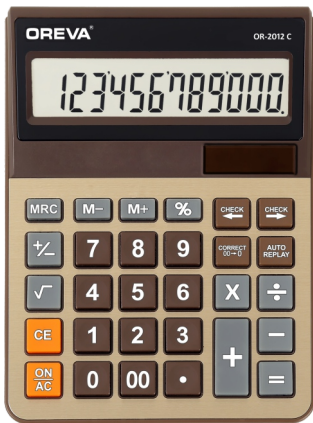

 OREVA®

OR-2112-C

MRP ₹ 770/-

- 12 Digits
- 120 Steps Check
- GST Calculation
- Longer Battery Life
- Solar & Battery
- Auto Replay
- Aluminum Face
- Large Display
- Pencil Cell For Longer Battery Life

Size: L.153xW.44xH.202mm

Colour: D. Brown Copper, D. Brown Golden,
Black Silver, Black Golden | 60 Pcs

OREVA®

OR-2012-C

MRP ₹ 670/-

-  12 Digits
-  120 Steps Check
-  Large Display
-  Longer Battery Life
-  Solar & Battery
-  Auto Replay
-  Aluminum Face
-  Pencil Cell For Longer Battery Life

Size: L.128xW.41xH.177mm

Colour: D. Brown Silver, D. Brown Copper,
Black Silver, Black Golden | 60 Pcs

OREVA®

OR-1712-C MRP ₹ 630/-

-  12 Digits
-  120 Steps Check
-  GST Calculation
-  Longer Battery Life
-  Solar & Battery
-  Auto Replay
-  Aluminum Face
-  "000" Function
-  Large Display