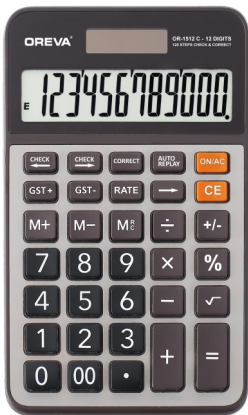

Size: L.129xW.33xH.176mm
Colour: Silver, Golden | 60 Pcs

OREVA®

OR-1812-C MRP ₹ 610/-

-  12 Digits
-  120 Steps Check
-  GST Calculation
-  Longer Battery Life
-  Solar & Battery
-  Auto Replay
-  Large Display

Size: L.138xW.44xH.179mm
Colour: LT Ivory, Dark Grey | 60 Pcs

-  12 Digits
-  120 Steps Check
-  GST Calculation
-  Longer Battery Life
-  Solar & Battery
-  Auto Replay
-  "000" Function
-  Large Display

OR-1912-C MRP ₹ 680/-

Size: L.143xW.35xH.191mm
Colour: Black, Dark Grey, White | 60 Pcs

OREVA®

-  12 Digits
-  120 Steps Check
-  Longer Battery Life
-  Solar & Battery
-  Auto Replay
-  Aluminum Face
-  Large Display
-  Elegant Look

OR-1600-C

MRP ₹ 655/-

Size: L.144xW.38xH.179mm

Colour: Silver, Golden, Copper | 60 Pcs

OREVA®

-  12 Digits
-  120 Steps Check
-  Solar & Battery
-  Auto Replay
-  Aluminum Face

OR-1512-C MRP ₹ 565/-

Size: L.111xW.25xH.175mm
Colour: Black, Dark Grey | 60 Pcs