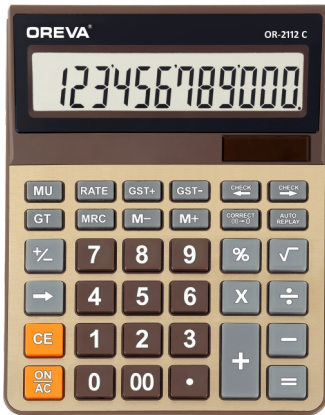

 OREVA®

OR-2112-C

MRP ₹ 770/-

- 12 Digits
- 120 Steps Check
- GST Calculation
- Longer Battery Life
- Solar & Battery
- Auto Replay
- Aluminum Face
- Large Display
- Pencil Cell For Longer Battery Life

Size: L.153xW.44xH.202mm

Colour: D. Brown Copper, D. Brown Golden,
Black Silver, Black Golden | 60 Pcs

OREVA®

OR-2012-C

MRP ₹ 670/-

-  12 Digits
-  120 Steps Check
-  Large Display
-  Longer Battery Life
-  Solar & Battery
-  Auto Replay
-  Aluminum Face
-  Pencil Cell For Longer Battery Life

Size: L.128xW.41xH.177mm

Colour: D. Brown Silver, D. Brown Copper,
Black Silver, Black Golden | 60 Pcs

OREVA®

OR-1712-C MRP ₹ 630/-

-  12 Digits
-  120 Steps Check
-  GST Calculation
-  Longer Battery Life
-  Solar & Battery
-  Auto Replay
-  Aluminum Face
-  "000" Function
-  Large Display