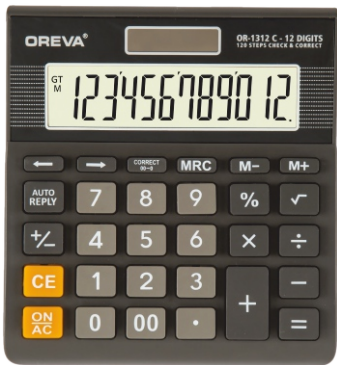

Size: L.120xW.31xH.152.5mm

Colour: Silver | 60 Pcs

OREVA®

-  12 Digits
-  120 Steps Check
-  Solar & Battery
-  Auto Replay

OR-1412-C MRP ₹ 540/-

Size: L.151xW.28xH.158mm
Colour: Dark Grey | 60 Pcs

- 12 Digits
- 120 Steps Check
- Solar & Battery
- Auto Replay

OR-2312-C

MRP ₹ 430/-

Size: L.123xW.31xH.140mm

Colour: Grey, Black, LT Ivory | 60 Pcs

-  12 Digits
-  120 Steps Check
-  Solar & Battery
-  Auto Replay

OR-1312-C

MRP ₹ 430/-

Size: L.127xW.28xH.137mm