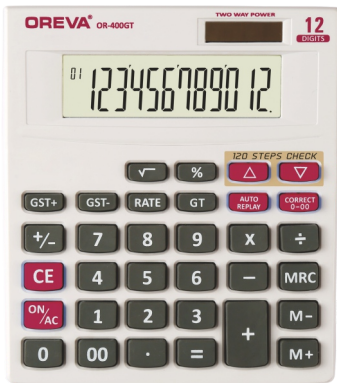

OR-612

MRP ₹ 375/-

Size: L.129xW.27xH.131mm

Colour: Silver | 60 Pcs

OREVA®

-  12 Digits
-  120 Steps Check
-  Auto Replay
-  Solar & Battery

OR-400

MRP ₹ 375/-

Size: L.124xW.30xH.139.5mm
Colour: White, Grey, Eng.Grey
Navy Blue | 60 Pcs

OREVA®

-  12 Digits
-  120 Steps Check
-  Auto Replay
-  Solar & Battery

OR-400 GT MRP ₹ 375/-

Size: L.124xW.30xH.139.5mm
Colour: White, Grey | 60 Pcs