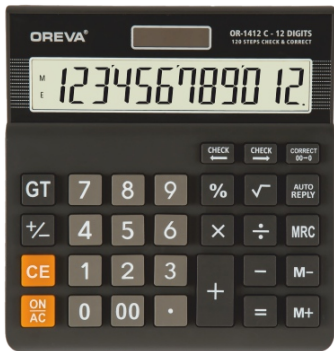

OR-1600-C

MRP ₹ 655/-

Size: L.144xW.38xH.179mm

Colour: Silver, Golden, Copper | 60 Pcs

OREVA®

-  12 Digits
-  120 Steps Check
-  Solar & Battery
-  Auto Replay
-  Aluminum Face

OR-1512-C MRP ₹ 565/-

Size: L.111xW.25xH.175mm
Colour: Black, Dark Grey | 60 Pcs

OREVA®

12

12 Digits

120 Steps Check

Auto Replay

Solar & Battery

OR-212-C

MRP ₹ 465/-

Size: L.120xW.31xH.152.5mm

Colour: Silver | 60 Pcs

OREVA®

-  12 Digits
-  120 Steps Check
-  Solar & Battery
-  Auto Replay

OR-1412-C MRP ₹ 540/-

Size: L.151xW.28xH.158mm
Colour: Dark Grey | 60 Pcs

- 12 Digits
- 120 Steps Check
- Solar & Battery
- Auto Replay