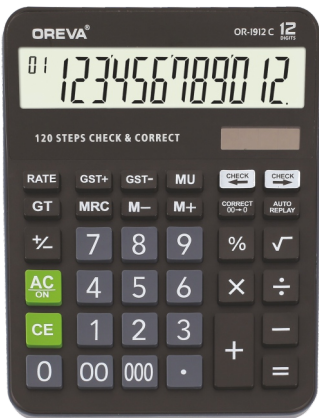

Size: L.128xW.41xH.177mm

Colour: D. Brown Silver, D. Brown Copper,
Black Silver, Black Golden | 60 Pcs

OREVA®

OR-1712-C MRP ₹ 630/-

-  12 Digits
-  120 Steps Check
-  GST Calculation
-  Longer Battery Life
-  Solar & Battery
-  Auto Replay
-  Aluminum Face
-  "000" Function
-  Large Display

Size: L.129xW.33xH.176mm
Colour: Silver, Golden | 60 Pcs

OREVA®

OR-1812-C MRP ₹ 610/-

-  12 Digits
-  120 Steps Check
-  GST Calculation
-  Longer Battery Life
-  Solar & Battery
-  Auto Replay
-  Large Display

Size: L.138xW.44xH.179mm
Colour: LT Ivory, Dark Grey | 60 Pcs

-  12 Digits
-  120 Steps Check
-  GST Calculation
-  Longer Battery Life
-  Solar & Battery
-  Auto Replay
-  "000" Function
-  Large Display

OR-1912-C MRP ₹ 680/-

Size: L.143xW.35xH.191mm
Colour: Black, Dark Grey, White | 60 Pcs

OREVA®

-  12 Digits
-  120 Steps Check
-  Longer Battery Life
-  Solar & Battery
-  Auto Replay
-  Aluminum Face
-  Large Display
-  Elegant Look